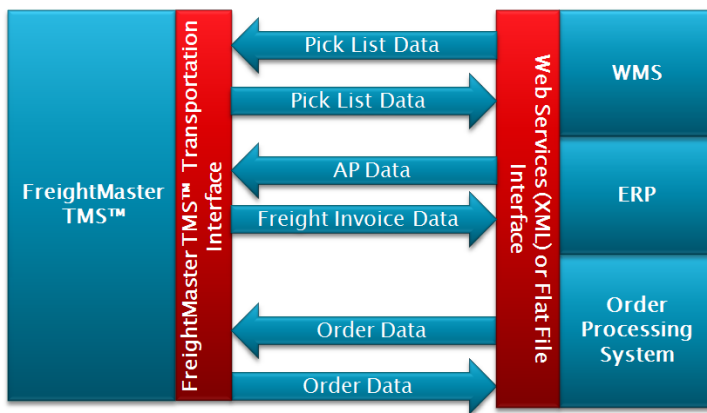

Native Web Services Adapter