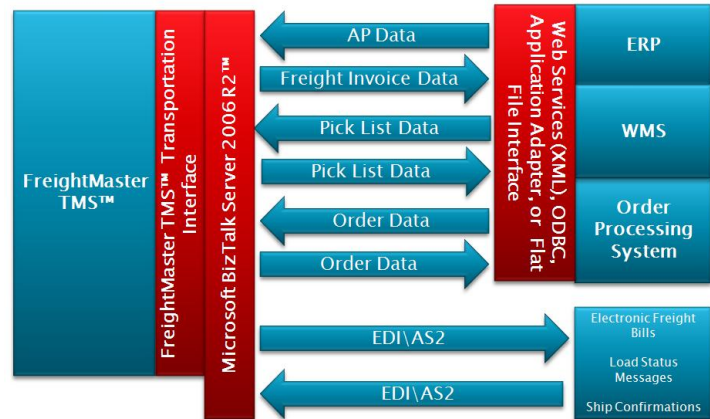

Web Services Adapter with Microsoft BizTalk 2006 R2™

Advanced Infrastructure Solutions
Information Worker Solutions
ISV/Software Solutions